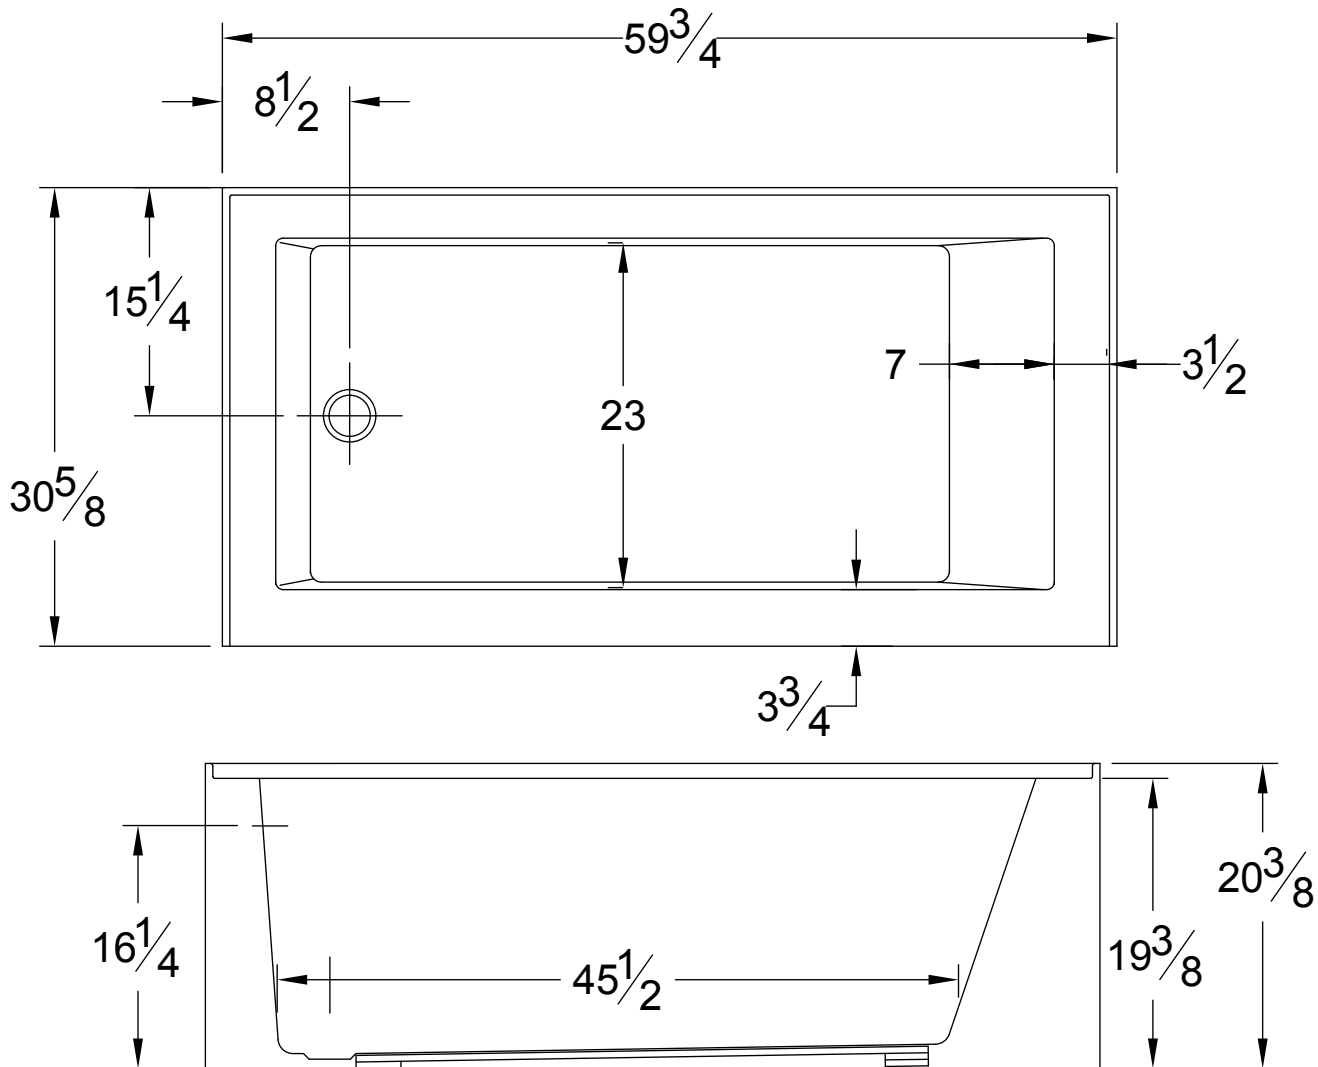

A&E Bath and Shower
6400A St . Jacques West
Montrea, QC, Canada
H4B 1T6
www.aebath.com

Model Modèle: BT-0010

Skirted bathtub

Baignoire à jupe

Uniform Plumbing Code
National Plumbing Code of Canada
CSA B45.5-17/IAPMO Z124-2017